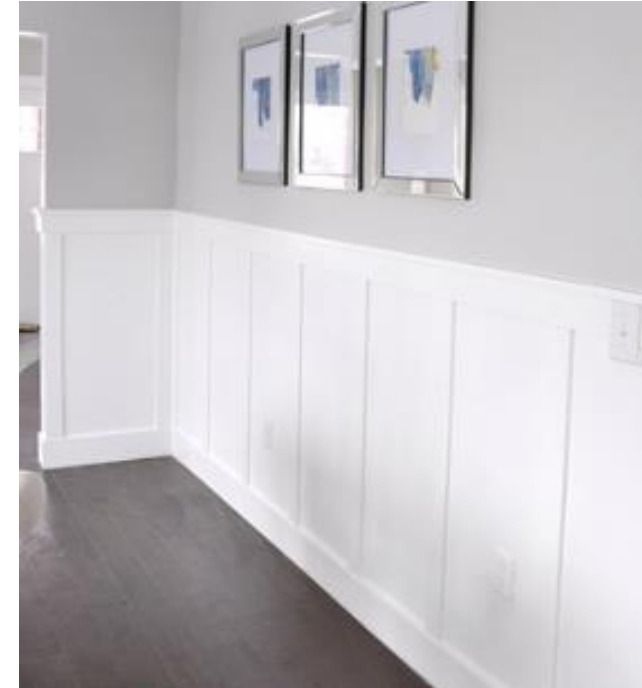

SOLID HARDWOOD
MADISON OAK
COLOR: WHEAT FIELD

CARPET
VIBRANT
COLOR: TAUPE

FOYER & STAIRS UP FEATURE

OPTIONAL

SHIPLAP FOCAL WALL

MASTER BEDROOM FEATURE

OPTIONAL

1X WAINSCOTING MOLDING IN
MASTER BEDROOM ON ALL
WALLS