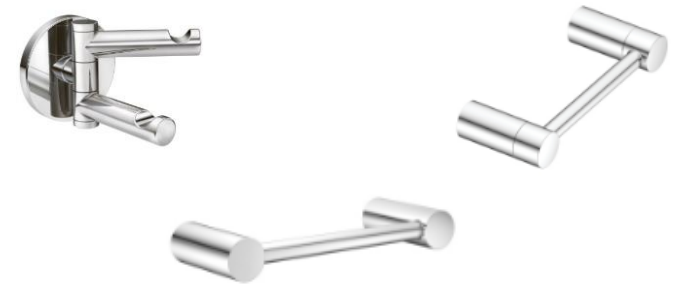

SECONDARY BATHROOM SELECTIONS

FLOOR TILE
COSMOPOLITAN, STEEL
12X24"

WALL TILE
CHOICE, 4X16"
WHITE, GLOSS

COUNTERTOP
GRANITE, STEEL GRAY

GIBSON
TUB/SHOWER

GIBSON
WIDESPREAD

ALIGN BATHROOM HARDWARE

MASTER BATHROOM SELECTIONS

FLOOR TILE
CHRONICLE
12X24"
COLOR: ERA

WALL TILE
CHRONICLE
12X24"
COLOR: ERA

COUNTERTOP
CAMBRIA, MINERA

SHOWER FLOOR TILE
CHOICE, WHITE
2X2 ON 12X12" MESH MOSAIC

GIBSON
TUB/SHOWER

GIBSON
WIDESPREAD

ALIGN BATHROOM HARDWARE